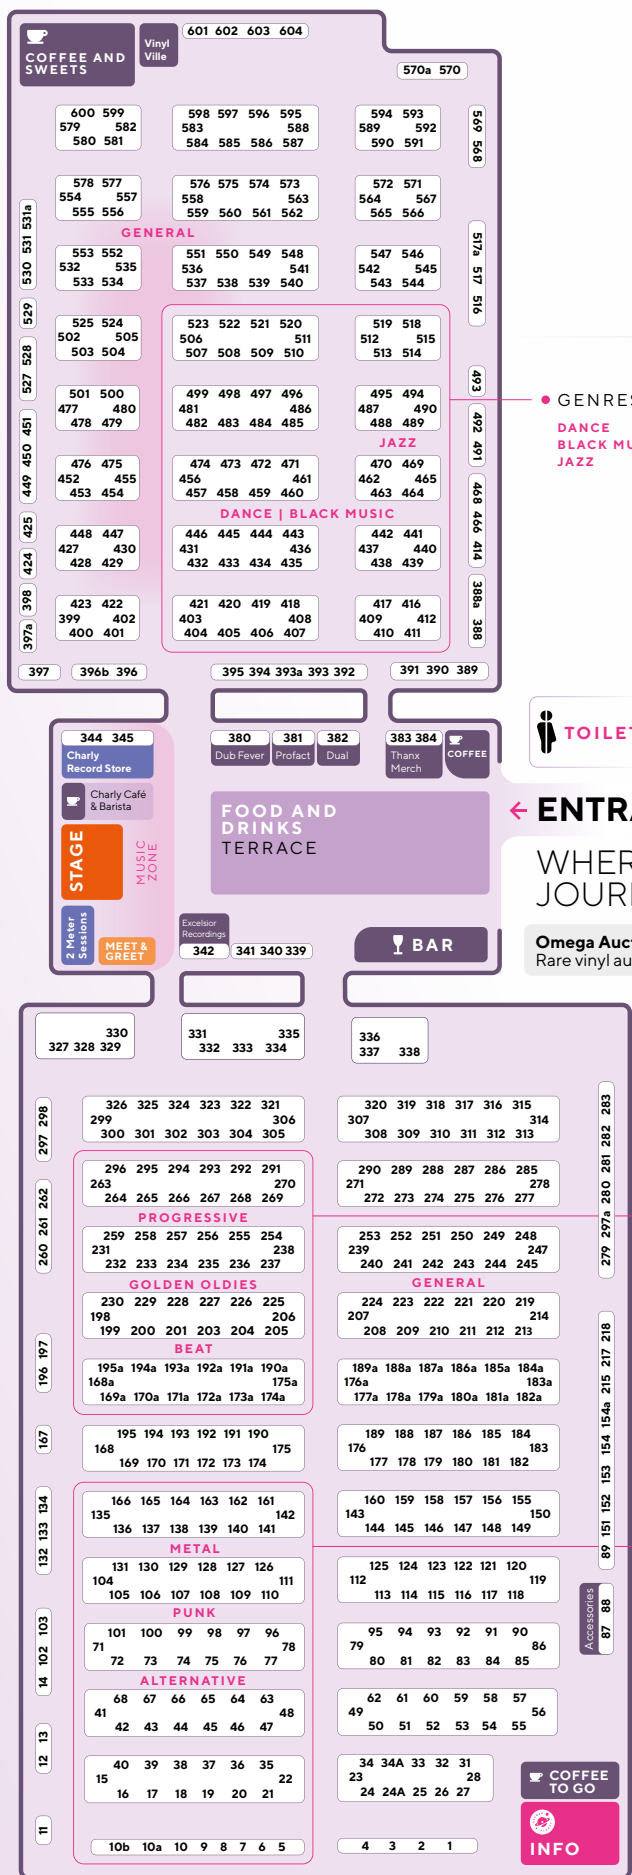

30+ Countries

500+ Dealers

• LET US GUIDE YOU

## FLOOR MAP PLATTEGROND

Each hall is divided into different genres. Explore the **dealers** and find your hidden gems.

• HALL 3

• HALL 2

• HALL 1

**ALL DEALERS  
OF THE  
EDITION** 62<sup>nd</sup>  
IN ONE  
FLOOR MAP